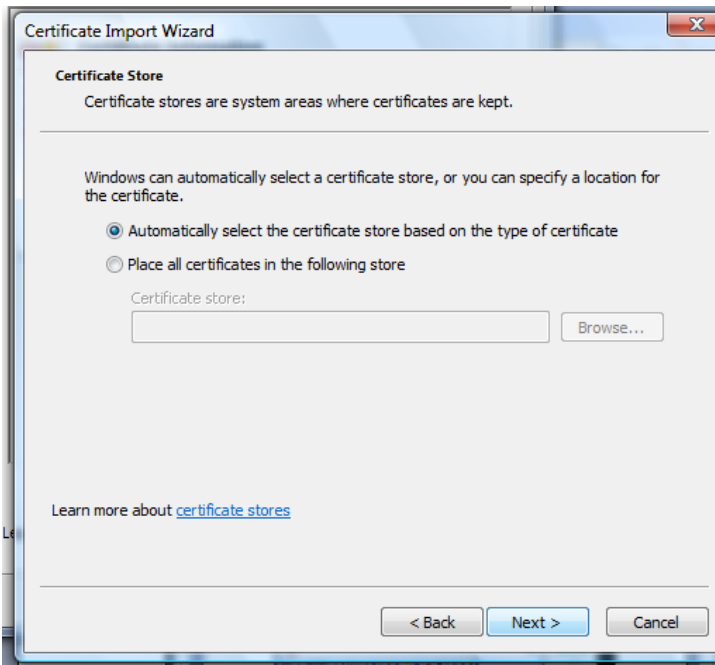

# Accessing Pinnacle From Home

The Pinnacle website is now secure. You will need to follow the directions below to access your Pinnacle Gradebook from home. This will install a security certificate on your computer which you will only have to do once.

1. Go to the following website:  
<http://www.siouxcityschools.org/SCCSD-CA.cer>

2. Click **Open**

3. Click **Allow**

4. Click **Install Certificate...**

5. Click **Next**

6. Choose default “Automatically select the certificate store based on the type of certificate”  
Click **Next** Click **OK**