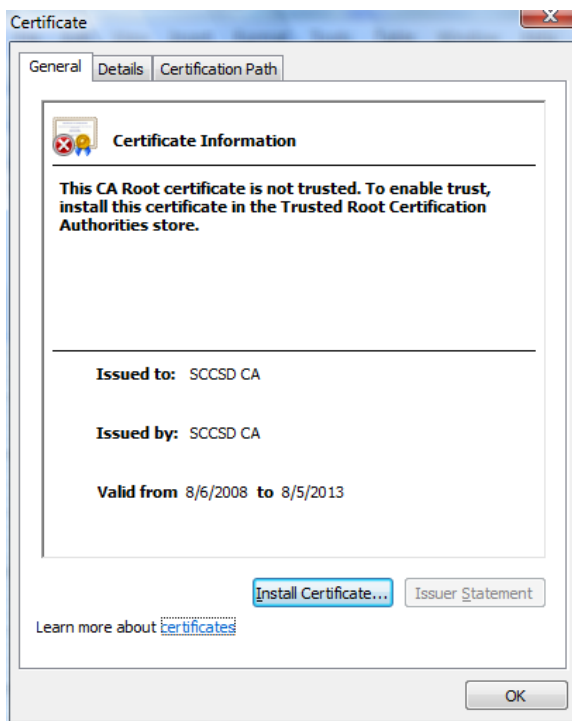

1. Go to the following website:  
<http://www.siouxcityschools.org/SCCSD-CA.cer>

2. Click **Open**

3. Click **Allow**

4. Click **Install Certificate...**

5. Click **Next**

6. Choose default “Automatically select the certificate store based on the type of certificate”  
Click **Next** Click **OK**