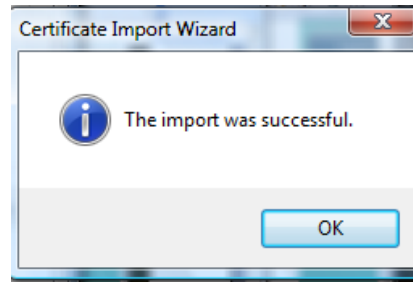

1. Go to the following website:  
<http://www.siouxcityschools.org/SCCSD-CA.cer>

2. Click **Open**

3. Click **Allow**

4. Click **Install Certificate...**

5. Click **Next**

6. Choose default “Automatically select the certificate store based on the type of certificate”  
Click **Next** Click **OK**