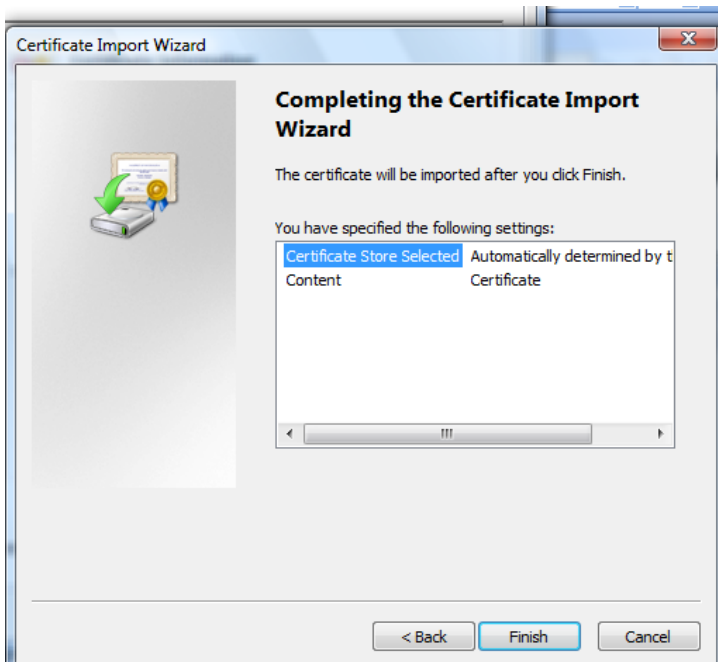

7. Click **Finish**